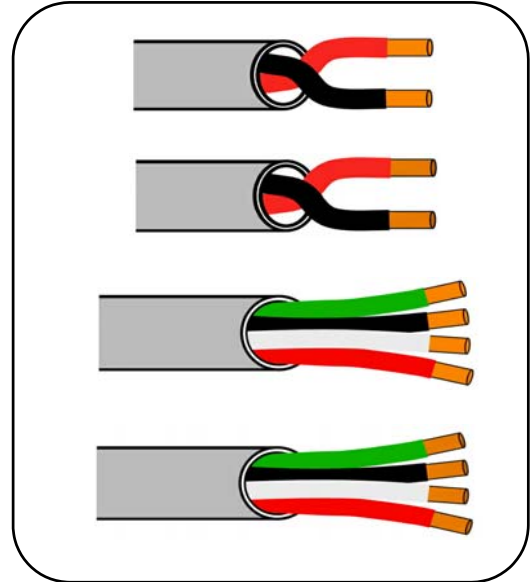

# Multiconductor Power Limited Circuit Cables

## Features:

- UL Listed
- Footage Marked
- CL3 Jacket
- Stranded & Solid Conductors Available
- 2 & 4 Conductor Versions Available
- All Copper Conductors
- Gray PVC Jacket
- Color Coded Conductors
- Competitively Priced
- Conveniently Packaged

## Description:

The Cabletronix line of multiconductor power limited circuit cables have been designed with the quality conscious custom home installer in mind. Both 16 and 14 gauge stranded versions are available with either 2 or 4 conductors. The 22 gauge version is also available with either 2 or 4 solid conductors. The UL Listed gray PVC jacket is CL3 rated and has convenient footage markings to allow for verifiable billing on every job. Inner conductors are easily identifiable using standard color coding. The Cabletronix multiconductor cables are affordably priced while maintaining the strictest quality standards.

Part #	Description	External Jacket Color	Internal Jacket Colors
CT-18/2/STR/1000/GY	18 AWG, 2 Conductor, Stranded	Gray	Red, Black
CT-18/4/STR/500/GY	18 AWG, 4 Conductor, Stranded	Gray	Red, Black, White, Green
CT-16/2/STR/1000/GY	16 AWG, 2 Conductor, Stranded	Gray	Red, Black
CT-16/4/STR/500/GY	16 AWG, 4 Conductor, Stranded	Gray	Red, Black, White, Green
CT-14/2/STR/500/GY	14 AWG, 2 Conductor, Stranded	Gray	Red, Black
CT-14/4/STR/500/GY	14 AWG, 4 Conductor, Stranded	Gray	Red, Black, White, Green
CT-22/2/SOL/500/GY	22 AWG, 2 Conductor, Solid	Gray	Red, Black
CT-22/4/SOL/500/GY	22 AWG, 4 Conductor, Solid	Gray	Red, Black, White, Green