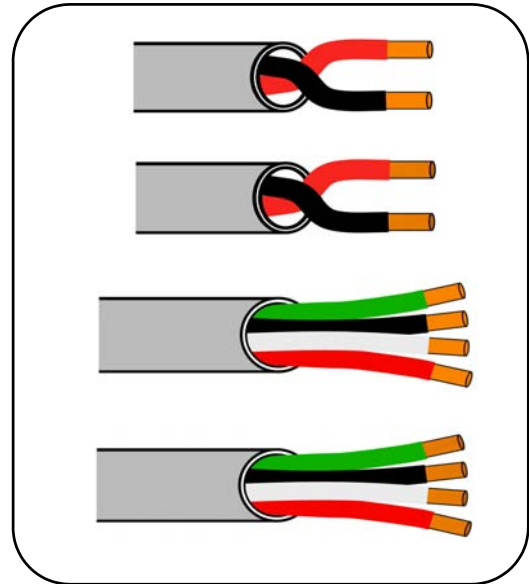

...competitive technologies
with compelling value

Multiconductor Power Limited Circuit Cables

Features:

- UL Listed
- Footage Marked
- CL3 Jacket
- Stranded & Solid Conductors Available
- 2 & 4 Conductor Versions Available
- All Copper Conductors
- Integrated Drain Wire
- Gray PVC Jacket
- Color Coded Conductors
- Competitively Priced
- Conveniently Packaged

Description:

The Cabletronix line of multiconductor power limited circuit cables have been designed with the quality conscious custom home installer in mind. Both 16 and 14 gauge stranded versions are available with either 2 or 4 conductors. The 22 gauge version is also available with either 2 or 4 solid conductors. The UL Listed gray PVC jacket is CL3 rated and has convenient footage markings to allow for verifiable billing on every job. Inner conductors are easily identifiable using standard color coding. The Cabletronix multiconductor cables are affordably priced while maintaining the strictest quality standards.

Part #	Description	External Jacket Color	Internal Jacket Colors
CT-18/2/STR/1000/GY	18 AWG, 2 Conductor, Stranded	Gray	Red, Black
CT-18/4/STR/500/GY	18 AWG, 4 Conductor, Stranded	Gray	Red, Black, White, Green
CT-16/2/STR/1000/GY	16 AWG, 2 Conductor, Stranded	Gray	Red, Black
CT-16/4/STR/500/GY	16 AWG, 4 Conductor, Stranded	Gray	Red, Black, White, Green
CT-14/2/STR/500/GY	14 AWG, 2 Conductor, Stranded	Gray	Red, Black
CT-14/4/STR/500/GY	14 AWG, 4 Conductor, Stranded	Gray	Red, Black, White, Green
CT-22/2/SOL/500/GY	22 AWG, 2 Conductor, Solid	Gray	Red, Black
CT-22/4/SOL/500/GY	22 AWG, 4 Conductor, Solid	Gray	Red, Black, White, Green