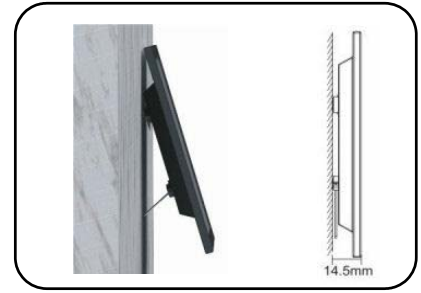

...competitive technologies
with compelling value

Flush Mount LED TV Mounts

With Integrated Bubble Level

CT-LED-024

LED TV Bracket Mount For 23"-37" LED

- Easy mounting design
- Built in bubble level
- Universal mounting patterns
- Max. VESA: 400 x 400
- TV to wall: 14.5mm
- Easy connection for cables
- Color: Black
- Loading Capacity: 50kg/110lbs

CT-LED-026

LED TV Bracket Mount For 32"-50" LED

- Easy mounting design
- Built in bubble level
- Universal mounting patterns
- Max.VESA: 600 x 600
- TV to wall: 14.5mm
- Easy connection for cables
- Color: Black
- Loading Capacity: 50kg/110lbs

CT-LED-028

LED TV Bracket Mount For 32"-63" LED

- Easy mounting design
- Built in bubble level
- Universal mounting patterns
- Max.VESA: 800 x 800
- TV to wall: 14.5mm
- Easy connection for cables
- Color: Black
- Loading Capacity: 50kg/110lbs

- Tilt: 15 degree up/down, Swivel: 30 degree
- VESA: 75x75/100x100/200x100/200x200
- TV to Wall: 3.82" (97mm)
- Loading Capacity: 20kg/44lbs.