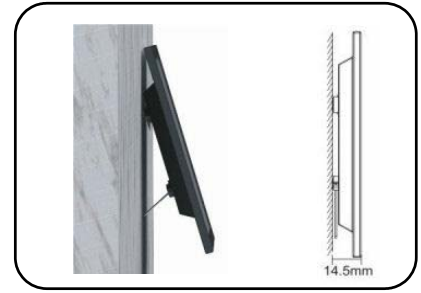

...competitive technologies
with compelling value

Flush Mount LED TV Mounts

With Integrated Bubble Level

CT-LED-024 LED TV Bracket Mount For 23"-37" LED

- Easy mounting design
- Built in bubble level
- Universal mounting patterns
- Max. VESA: 400 x 400
- TV to wall: 14.5mm
- Easy connection for cables
- Color: Black
- Loading Capacity: 50kg/110lbs

CT-LED-026 LED TV Bracket Mount For 32"-50" LED

- Easy mounting design
- Built in bubble level
- Universal mounting patterns
- Max.VESA: 600 x 600
- TV to wall: 14.5mm
- Easy connection for cables
- Color: Black
- Loading Capacity: 50kg/110lbs

CT-LED-028 LED TV Bracket Mount For 32"-63" LED

- Easy mounting design
- Built in bubble level
- Universal mounting patterns
- Max.VESA: 800 x 800
- TV to wall: 14.5mm
- Easy connection for cables
- Color: Black
- Loading Capacity: 50kg/110lbs

- Tilt: 15 degree up/down, Swivel: 30 degree
- VESA: 75x75/100x100/200x100/200x200
- TV to Wall: 3.82" (97mm)
- Loading Capacity: 20kg/44lbs.