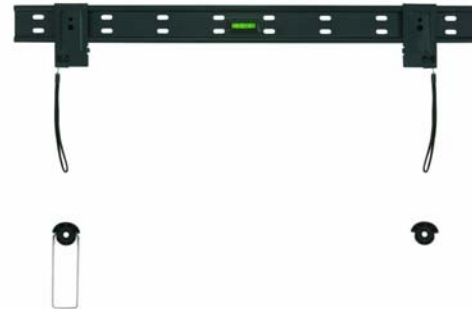

...competitive technologies
with compelling value

Flush Mount LED TV Mounts

With Integrated Bubble Level

CT-LED-024 LED TV Bracket Mount For 23"-37" LED

- Easy mounting design
- Built in bubble level
- Universal mounting patterns
- Max. VESA: 400 x 400
- TV to wall: 14.5mm
- Easy connection for cables
- Color: Black
- Loading Capacity: 50kg/110lbs

CT-LED-026 LED TV Bracket Mount For 32"-50" LED

- Easy mounting design
- Built in bubble level
- Universal mounting patterns
- Max.VESA: 600 x 600
- TV to wall: 14.5mm
- Easy connection for cables
- Color: Black
- Loading Capacity: 50kg/110lbs

CT-LED-028 LED TV Bracket Mount For 32"-63" LED

- Easy mounting design
- Built in bubble level
- Universal mounting patterns
- Max.VESA: 800 x 800
- TV to wall: 14.5mm
- Easy connection for cables
- Color: Black
- Loading Capacity: 50kg/110lbs

CT-LCD-M03 Motorized IR Remote Control Wall Bracket Mount For 23-42 inch screens

- Universal mounting patterns
- Max. hole pattern 16.75" (425mm) wide and 17.7" (450mm) high
- Slim wall distance: 0.5" (12mm)
- Two memory settings
- Four individual motors for specific, powerful positioning
- Tilt: 0° ~-15°
- Swivel: 60°
- Load Capacity: 77 lbs (35kgs)