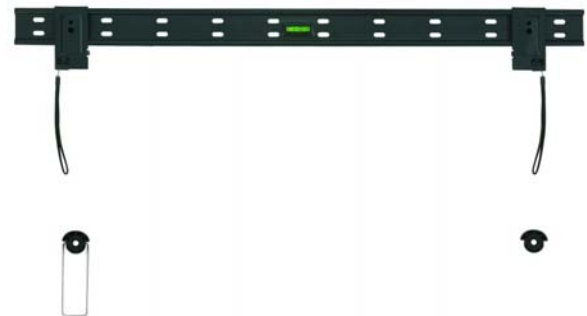

...competitive technologies
with compelling value

Flush Mount LED TV Mounts

With Integrated Bubble Level

CT-LED-024 LED TV Bracket Mount For 23"-37" LED

- Easy mounting design
- Built in bubble level
- Universal mounting patterns
- Max. VESA: 400 x 400
- TV to wall: 14.5mm
- Easy connection for cables
- Color: Black
- Loading Capacity: 50kg/110lbs

CT-LED-026 LED TV Bracket Mount For 32"-50" LED

- Easy mounting design
- Built in bubble level
- Universal mounting patterns
- Max.VESA: 600 x 600
- TV to wall: 14.5mm
- Easy connection for cables
- Color: Black
- Loading Capacity: 50kg/110lbs

CT-LED-028 LED TV Bracket Mount For 32"-63" LED

- Easy mounting design
- Built in bubble level
- Universal mounting patterns
- Max.VESA: 800 x 800
- TV to wall: 14.5mm
- Easy connection for cables
- Color: Black
- Loading Capacity: 50kg/110lbs

- Tilt: 15 degree up/down, Swivel: 30 degree
- VESA: 75x75/100x100/200x100/200x200
- TV to Wall: 3.82" (97mm)
- Loading Capacity: 20kg/44lbs.