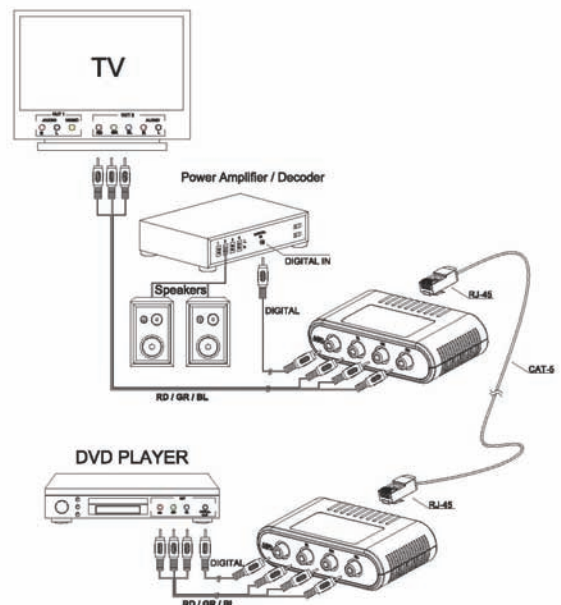

Specifications:

Transmitter In / Receiver Out: 3 Component video RCA jack
1 Digital audio RCA jack

Transmitter Out / Receiver In: 1 8 Position modular RJ-45 jack
T568B

Link Distances

480i/p:	1,000 Feet
720p/1080i:	500 Feet
Digital Audio:	500 Feet

Video Format: Component RGB video

Impedance: 100 ohms at 1 MHz

Maximum Capacitance: 20pf / foot

Dimensions: 4"W x 2"D x 1"H